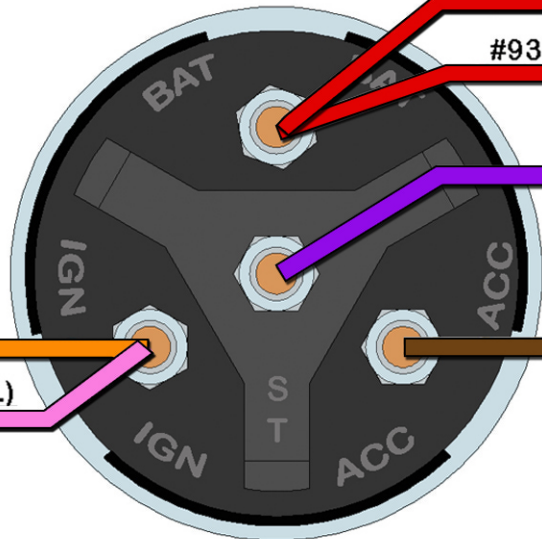

PAINLESS UNIVERSAL  
IGNITION SWITCH

#80153

#934 TO IGNITION SWITCH POWER B+

#934 TO IGNITION SWITCH POWER B+

STARTER "S" TERMINAL  
#919 IGNITION SWITCH "START"

#933 TO IGNITION  
SWITCH "IGN" TERMINAL

#932 TO IGNITION  
SWITCH ACCESSORY TERMINAL

#931 TO IGNITION SWITCH (COIL)

**PAINLESS**  
PERFORMANCE PRODUCTS